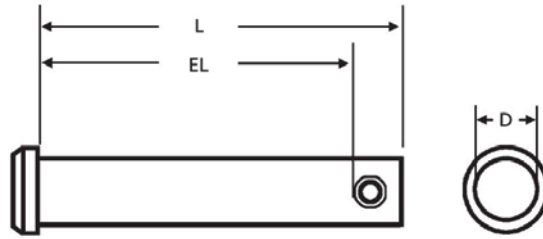

Clevis Pin

Product Specification Sheet

Part number	Dia	Length	EL
BFCLP-0187-0750	3/16	3/4	0.609
BFCLP-0187-1500	3/16	1 1/2	1.359
BFCLP-0187-2500	3/16	2 1/2	1.859
BFCLP-0250-0625	1/4	5/8	0.484
BFCLP-0250-1125	1/4	1 1/8	0.984
BFCLP-0250-1375	1/4	1 3/8	1.234
BFCLP-0250-1500	1/4	1 1/2	1.359
BFCLP-0250-1750	1/4	1 3/4	1.609
BFCLP-0250-1875	1/4	1 7/8	1.734
BFCLP-0250-2250	1/4	2 1/4	2.109
BFCLP-0250-3000	1/4	3	2.859
BFCLP-0250-4000	1/4	4	3.859
BFCLP-0312-0875	5/16	7/8	0.656
BFCLP-0312-1250	5/16	1 1/4	1.031
BFCLP-0312-1500	5/16	1 1/2	1.281
BFCLP-0312-1625	5/16	1 5/8	1.406
BFCLP-0312-1687	5/16	1 11/16	1.546
BFCLP-0312-1875	5/16	1 7/8	4.656
BFCLP-0312-2250	5/16	2 1/4	2.031
BFCLP-0312-2625	5/16	2 5/8	2.406
BFCLP-0312-2750	5/16	2 3/4	2.531
BFCLP-0312-3000	5/16	3	2.781
BFCLP-0312-3250	5/16	3 1/4	3.031
BFCLP-0312-4000	5/16	4	3.781
BFCLP-0375-0750	3/8	3/4	0.515
BFCLP-0375-1000	3/8	1	0.765
BFCLP-0375-1250	3/8	1 1/4	1.015
BFCLP-0375-1312	3/8	1 5/16	1.078
BFCLP-0375-1625	3/8	1 5/8	1.390
BFCLP-0375-1875	3/8	1 7/8	1.640
BFCLP-0375-2000	3/8	2	1.765
BFCLP-0375-2250	3/8	2 1/4	2.015
BFCLP-0375-2375	3/8	2 3/8	2.140